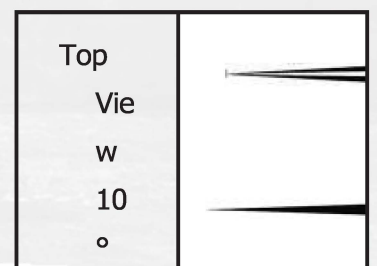

One-screw removal of the body for easy battery change; simple install and field maintenance

INCLUDED LENS OPTIONS:

- Standard

- Horizontal Curtain

- Vertical Curtain (corridor)

- 1 Spot

YOUR CONTACT

info@nevelus.se