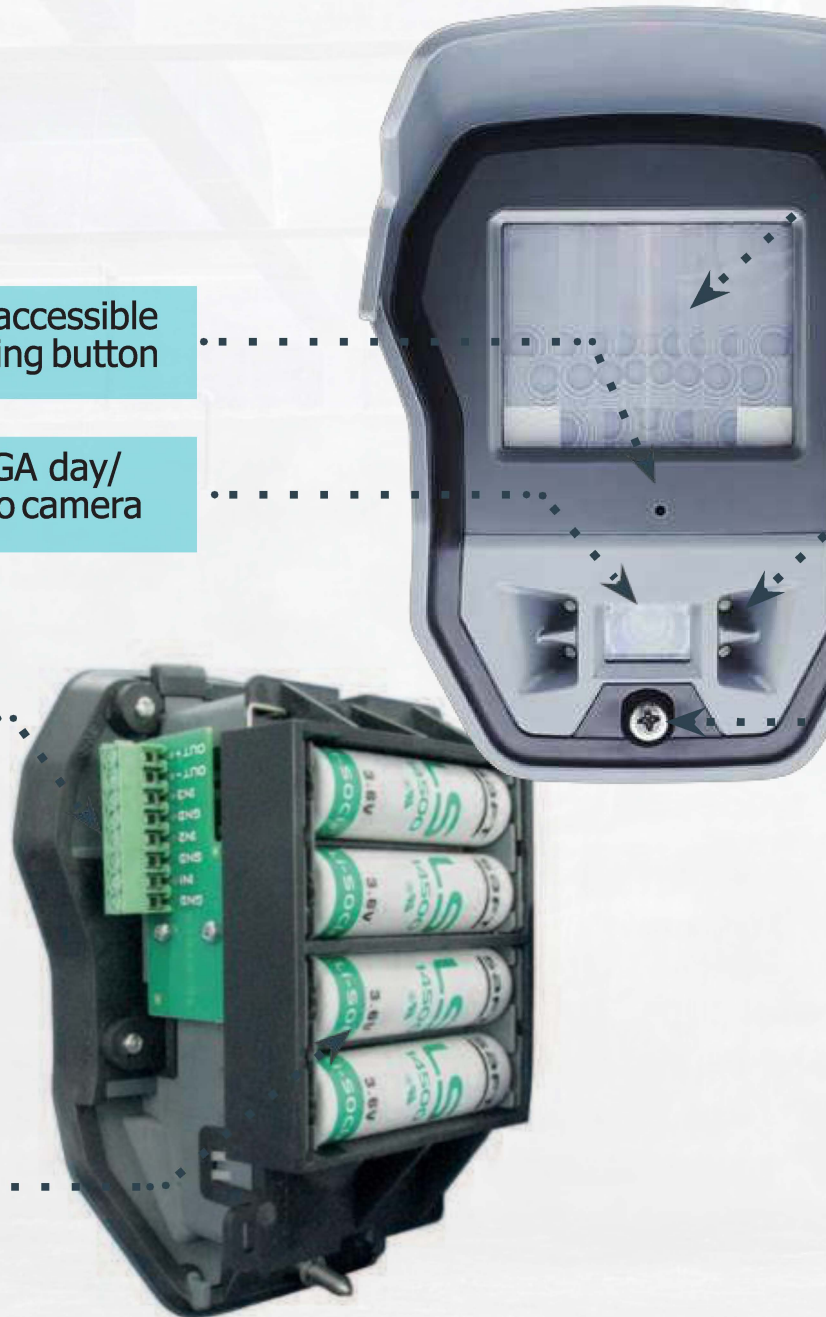

In Greece, a Security Company found the solution : install Nevelus and Outdoor MotionViewers to protect Solar Panels.

This is the only Security Company in Greece that provides this kind of installation and protection. On all protected sites, Nevelus has been really effective with no thefts or acts of vandalism!

WITH NEVELUS AERO PROTECT ALL OUTDOOR AREAS

Externally accessible
programming button

New QVGA day/
night video camera

Inputs (3)/output (1)
terminalsto integrate
(and video-verify)
3rd party devices such as
panic buttons, doorbells,
pressure mats, beam
sensors, gate contacts,
etc.

4 LS14500 Lithium AA
batteries,
longer between changes

4 Fresnel lens options plus masking kit for customizable detection, application flexibility, and reducing potential false alarms

4 infrared illuminators for brighter nighttime video, with illumination range at 30' (from device to ground)