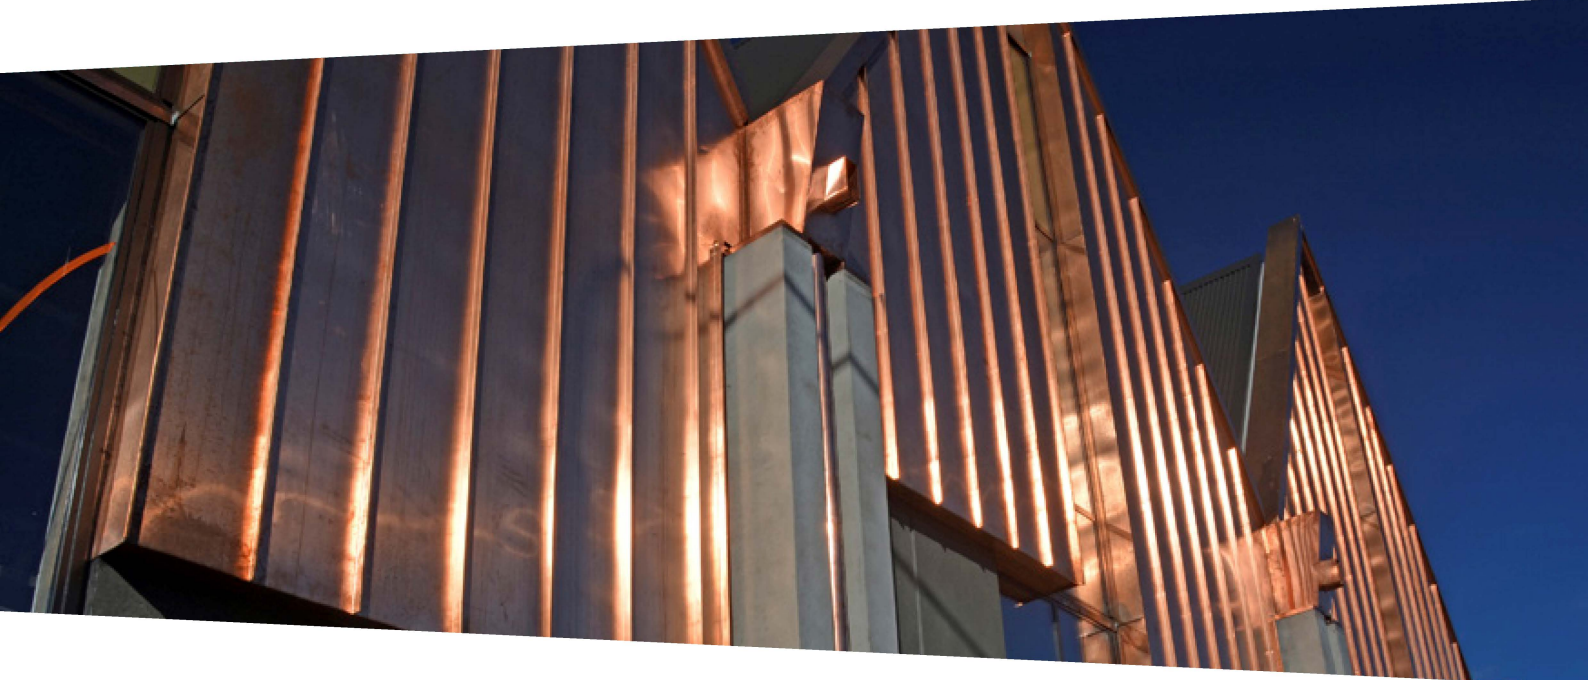

Example of Nevelus Aero efficiency against Copper Theft

CATCHING A COPPER THIEF IN THE ACT

A multi-MotionViewer Nevelus Aero system installed at a remote cell tower site caught a thief in the act of attempting to steal copper. The event is captured in 3 video clips.

1. 1) The thief removes the AC unit and climbs into the dark equipment shelter at the base of the tower. The central monitoring staff immediately sees what is happening and call the police describing a crime-in-progress. Police are dispatched immediately.
2. 2) The thief has grabbed his tools and is busy cutting cables, damaging equipment, not knowing that he is being watched and that the police are already on their way.
3. 3) The police officers escorting the criminal to jail.

Result

Thomas Urzua entered a guilty plea in Dallas County, TX for burglary. He was sentenced to three years and was ordered to pay restitution.

Summary

This apprehension was made possible by verifying a crime-in-progress using Nevelus Aero wireless security. This technology eliminates the need for wires, AC power, communication lines and expensive installation. The affordable solution provides event-driven video, instant verification and expedited police response to catch the bad guys before significant losses.