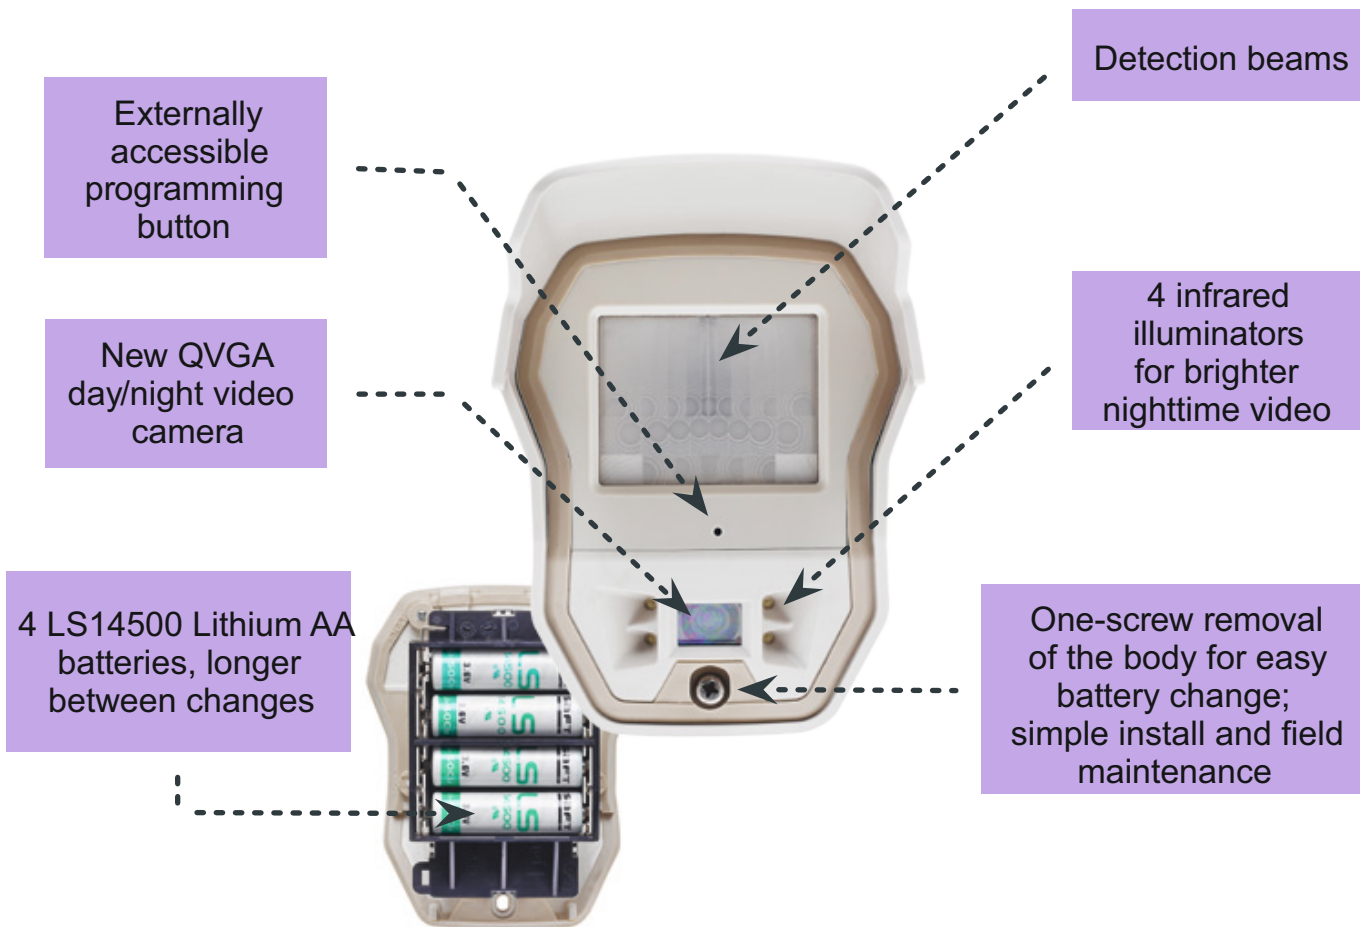

PERIMETER PROTECTION

OUTDOOR PROTECTION